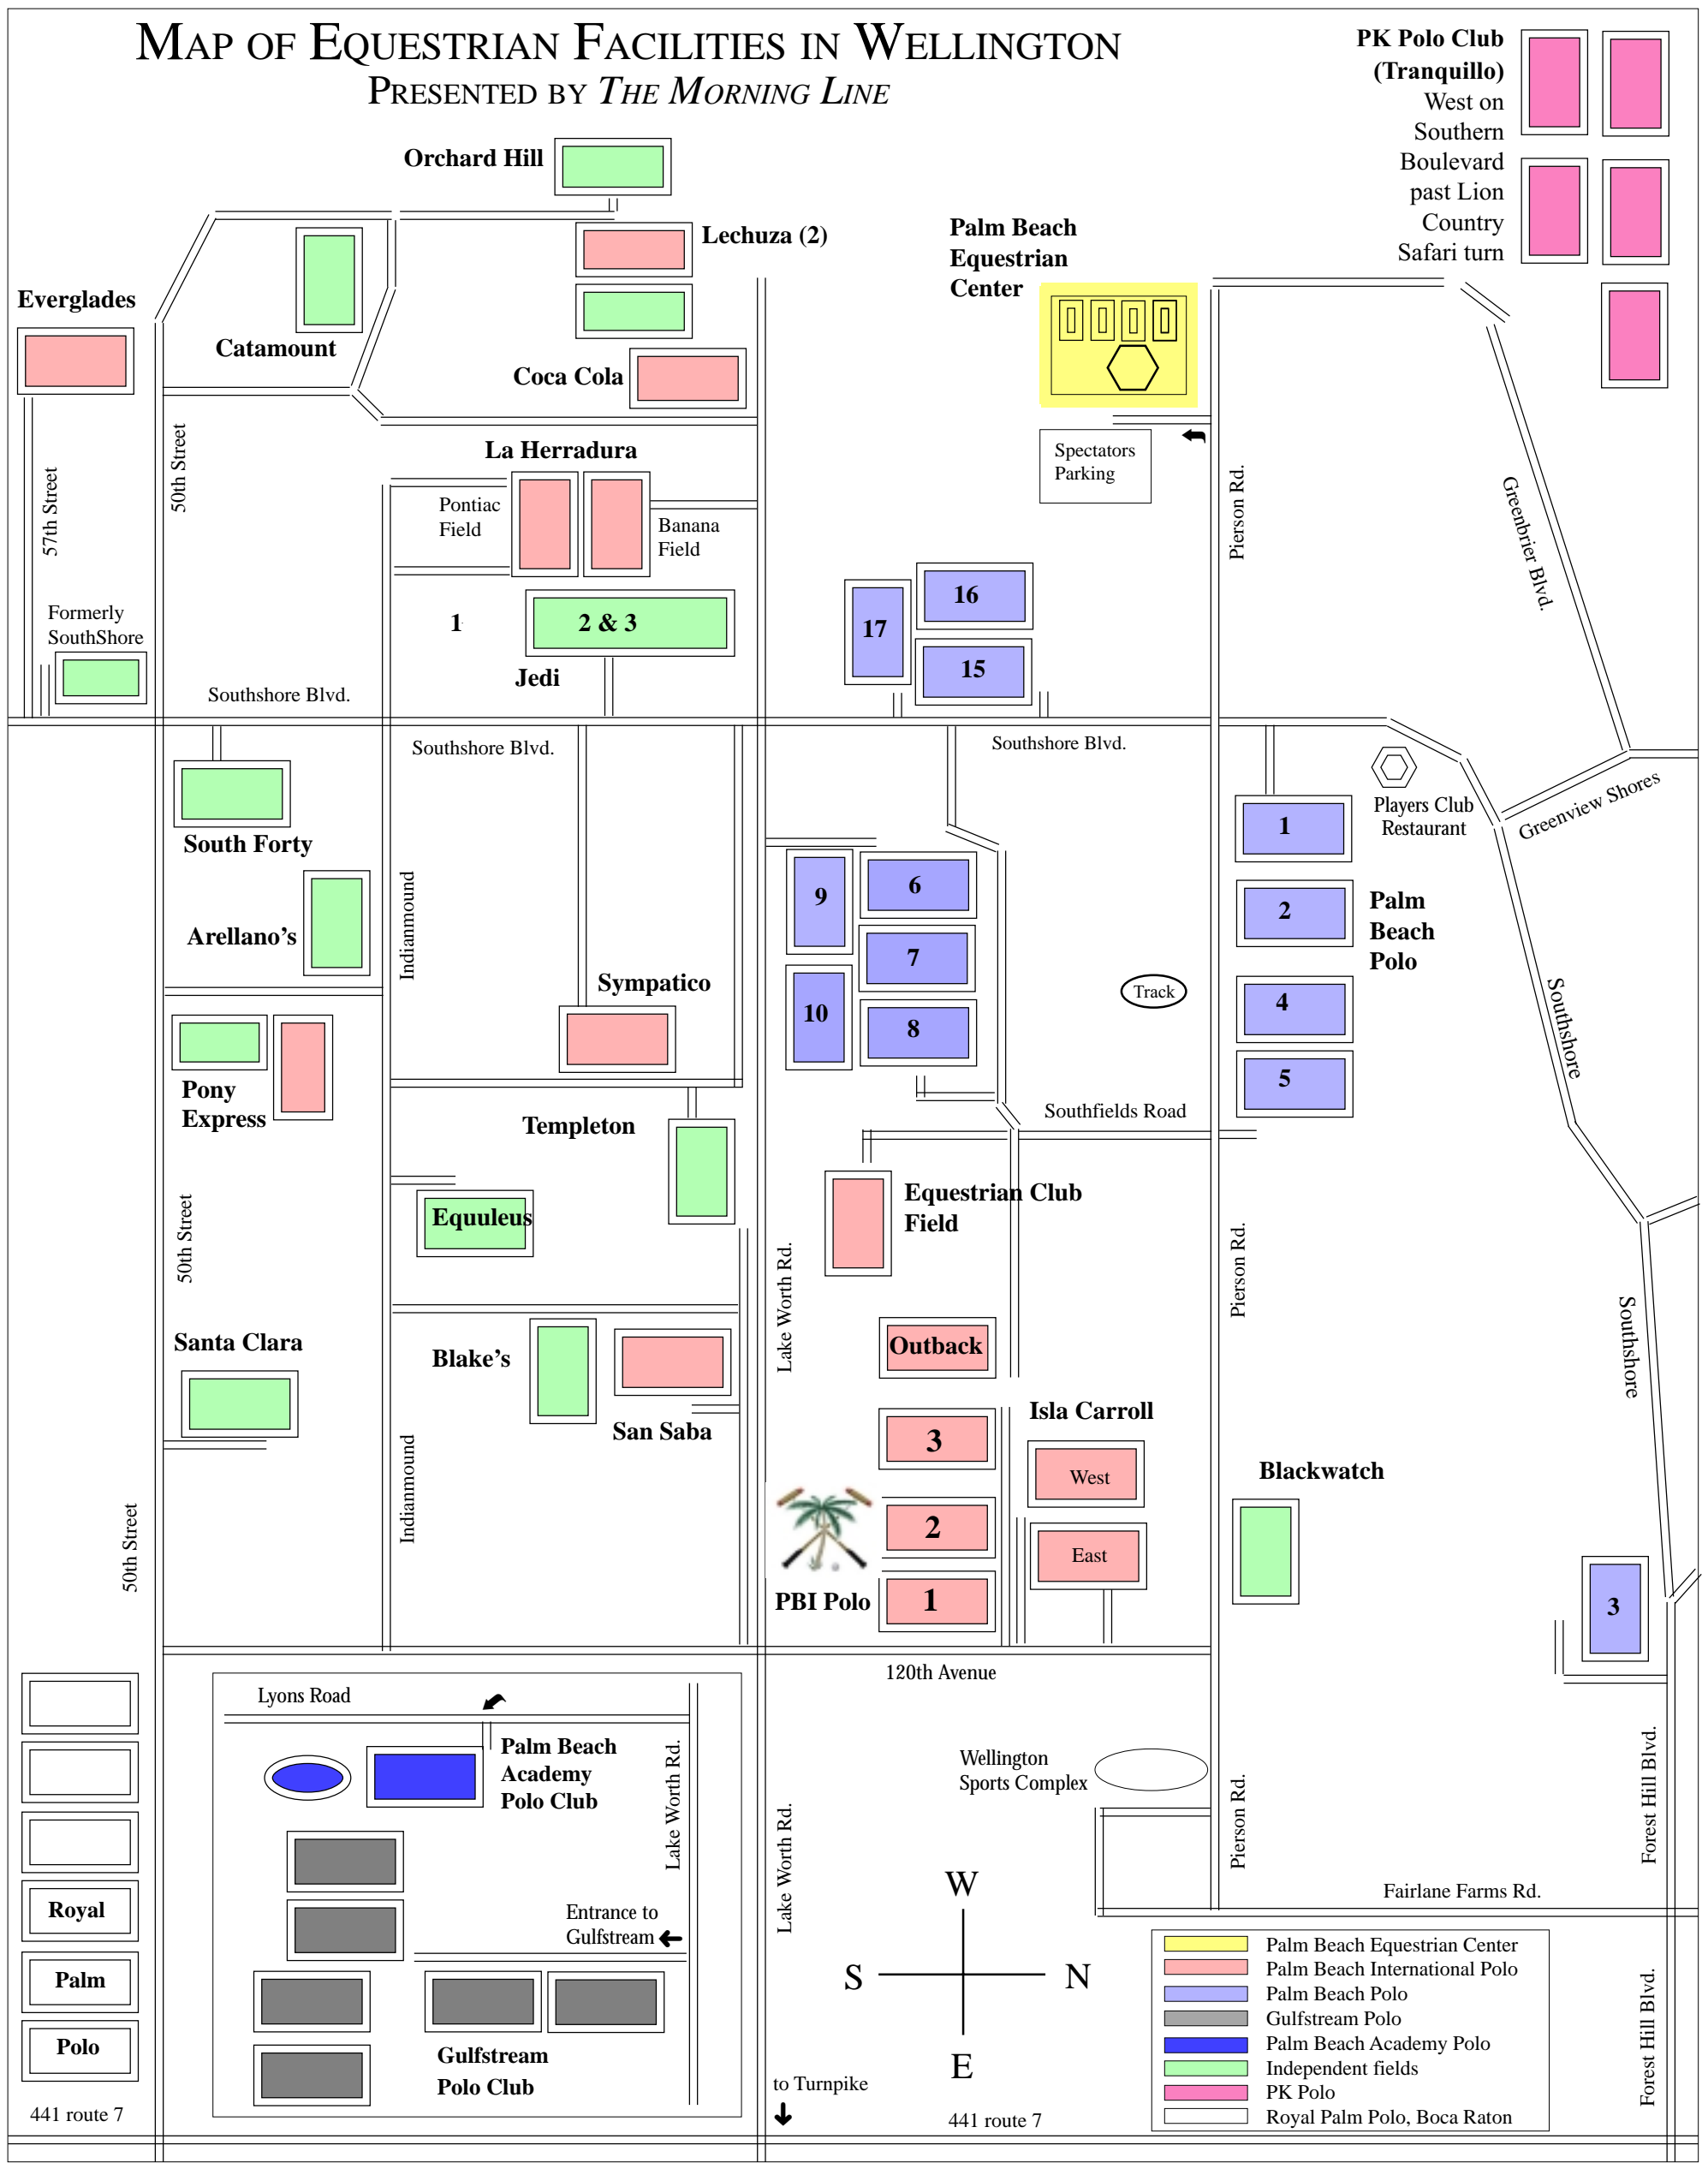

MAP OF EQUESTRIAN FACILITIES IN WELLINGTON

PRESENTED BY *THE MORNING LINE*

PK Polo Club (Tranquillo)
 West on Southern Boulevard past Lion Country Safari turn

| | |
|--|-------------------------------|
| | Palm Beach Equestrian Center |
| | Palm Beach International Polo |
| | Palm Beach Polo |
| | Gulfstream Polo |
| | Palm Beach Academy Polo |
| | Independent fields |
| | PK Polo |
| | Royal Palm Polo, Boca Raton |

-
-
-
- Royal**
- Palm**
- Polo**

441 route 7

to Turnpike
↓

441 route 7